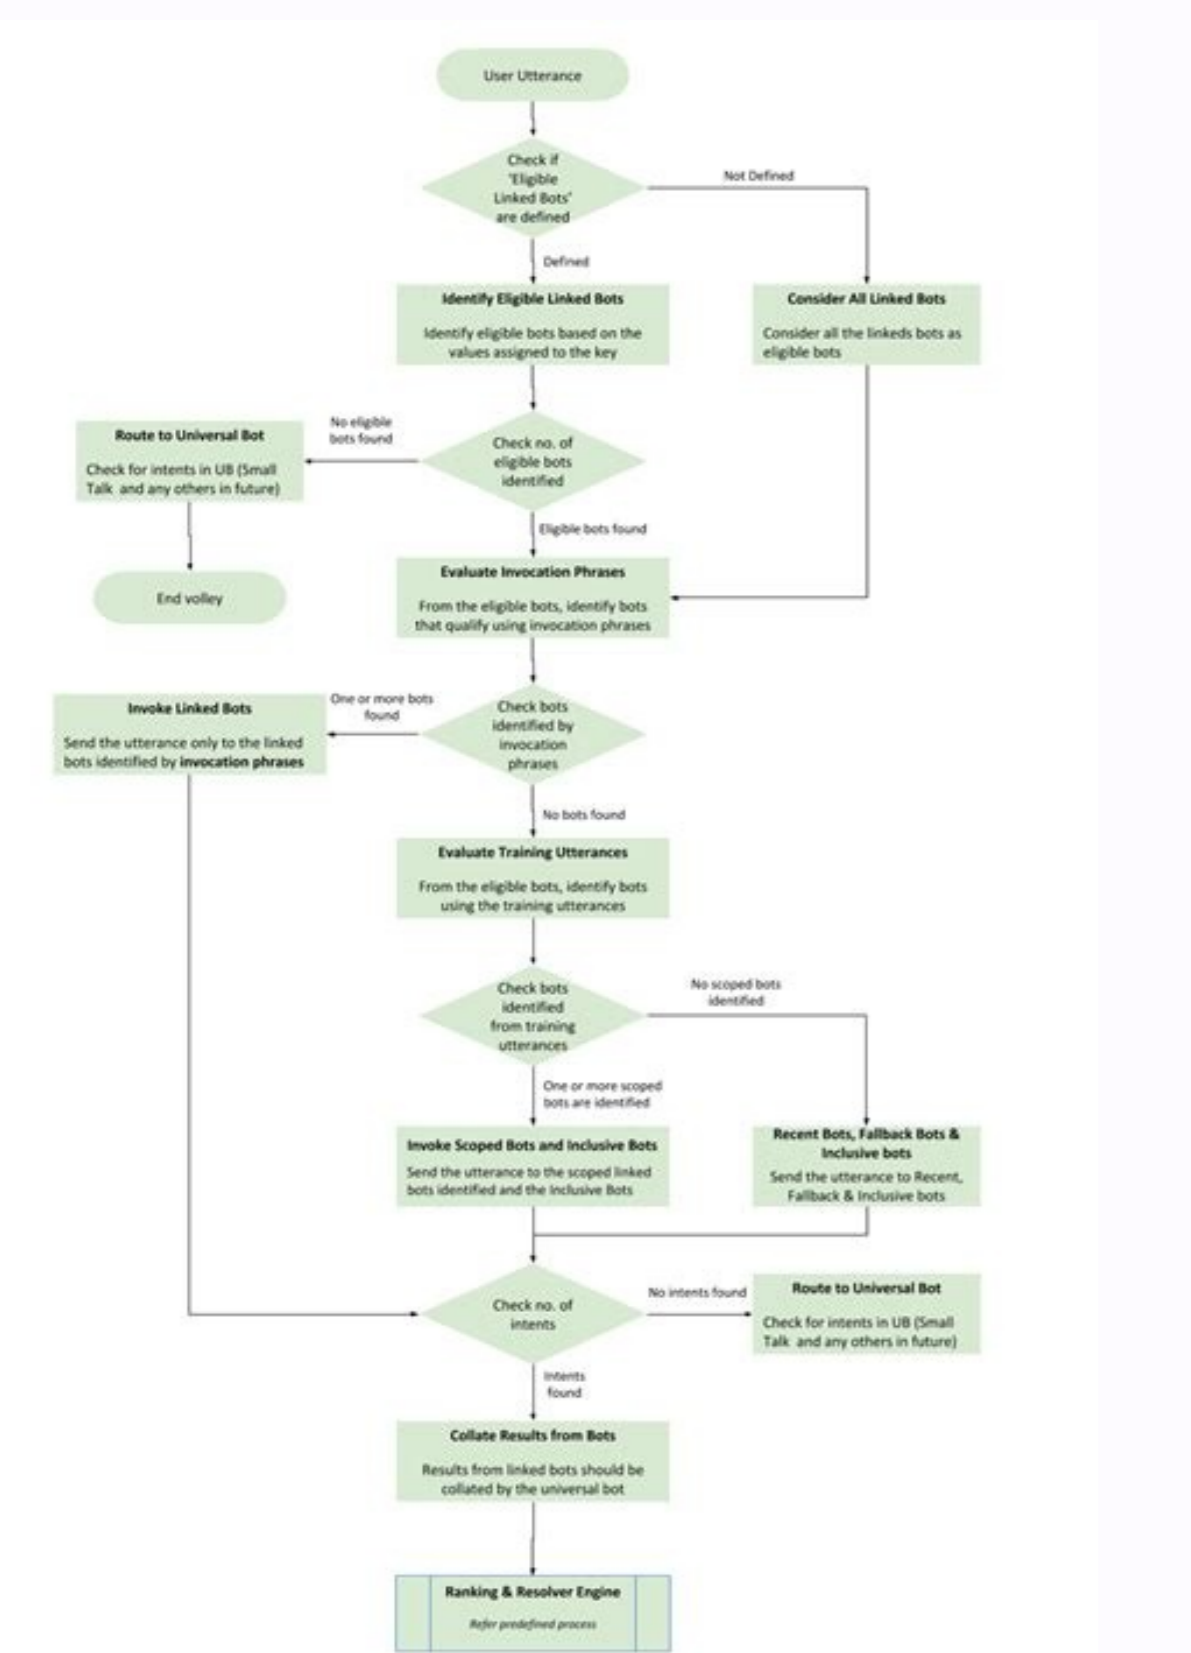

Short-Term Actions:

- Configure your security groups to limit or disable access to port 22
- Configure IAM policies to restrict access to AWS services
- Use IAM Access Analyzer to identify risky permissions
- Use IAM Access Analyzer to identify risky permissions

Structural Actions:

- Check all instances for remote open ports and limit access
- Configure IAM Access Control Lists (ACLs)
- Review Security Configuration scans for any affecting this asset
- Security Group: sg-2c2c2c2c

Audit Log

15th Feb 2019 12:08 GMT+8
The system scanned this resource.

15th Feb 2019 12:08 GMT+8
Alert type created on instance.

15th Feb 2019 12:08 GMT+8
SSH Brute Force Attack against 1-09d611a6b5d9b10.

Alert logic agent ports. Alert logic agent configuration. Alert logic agent version. Alert logic agent install. Alert logic agent requirements. Alert logic agent logs. Alert logic agent troubleshooting. Alert logic agent based scanning.